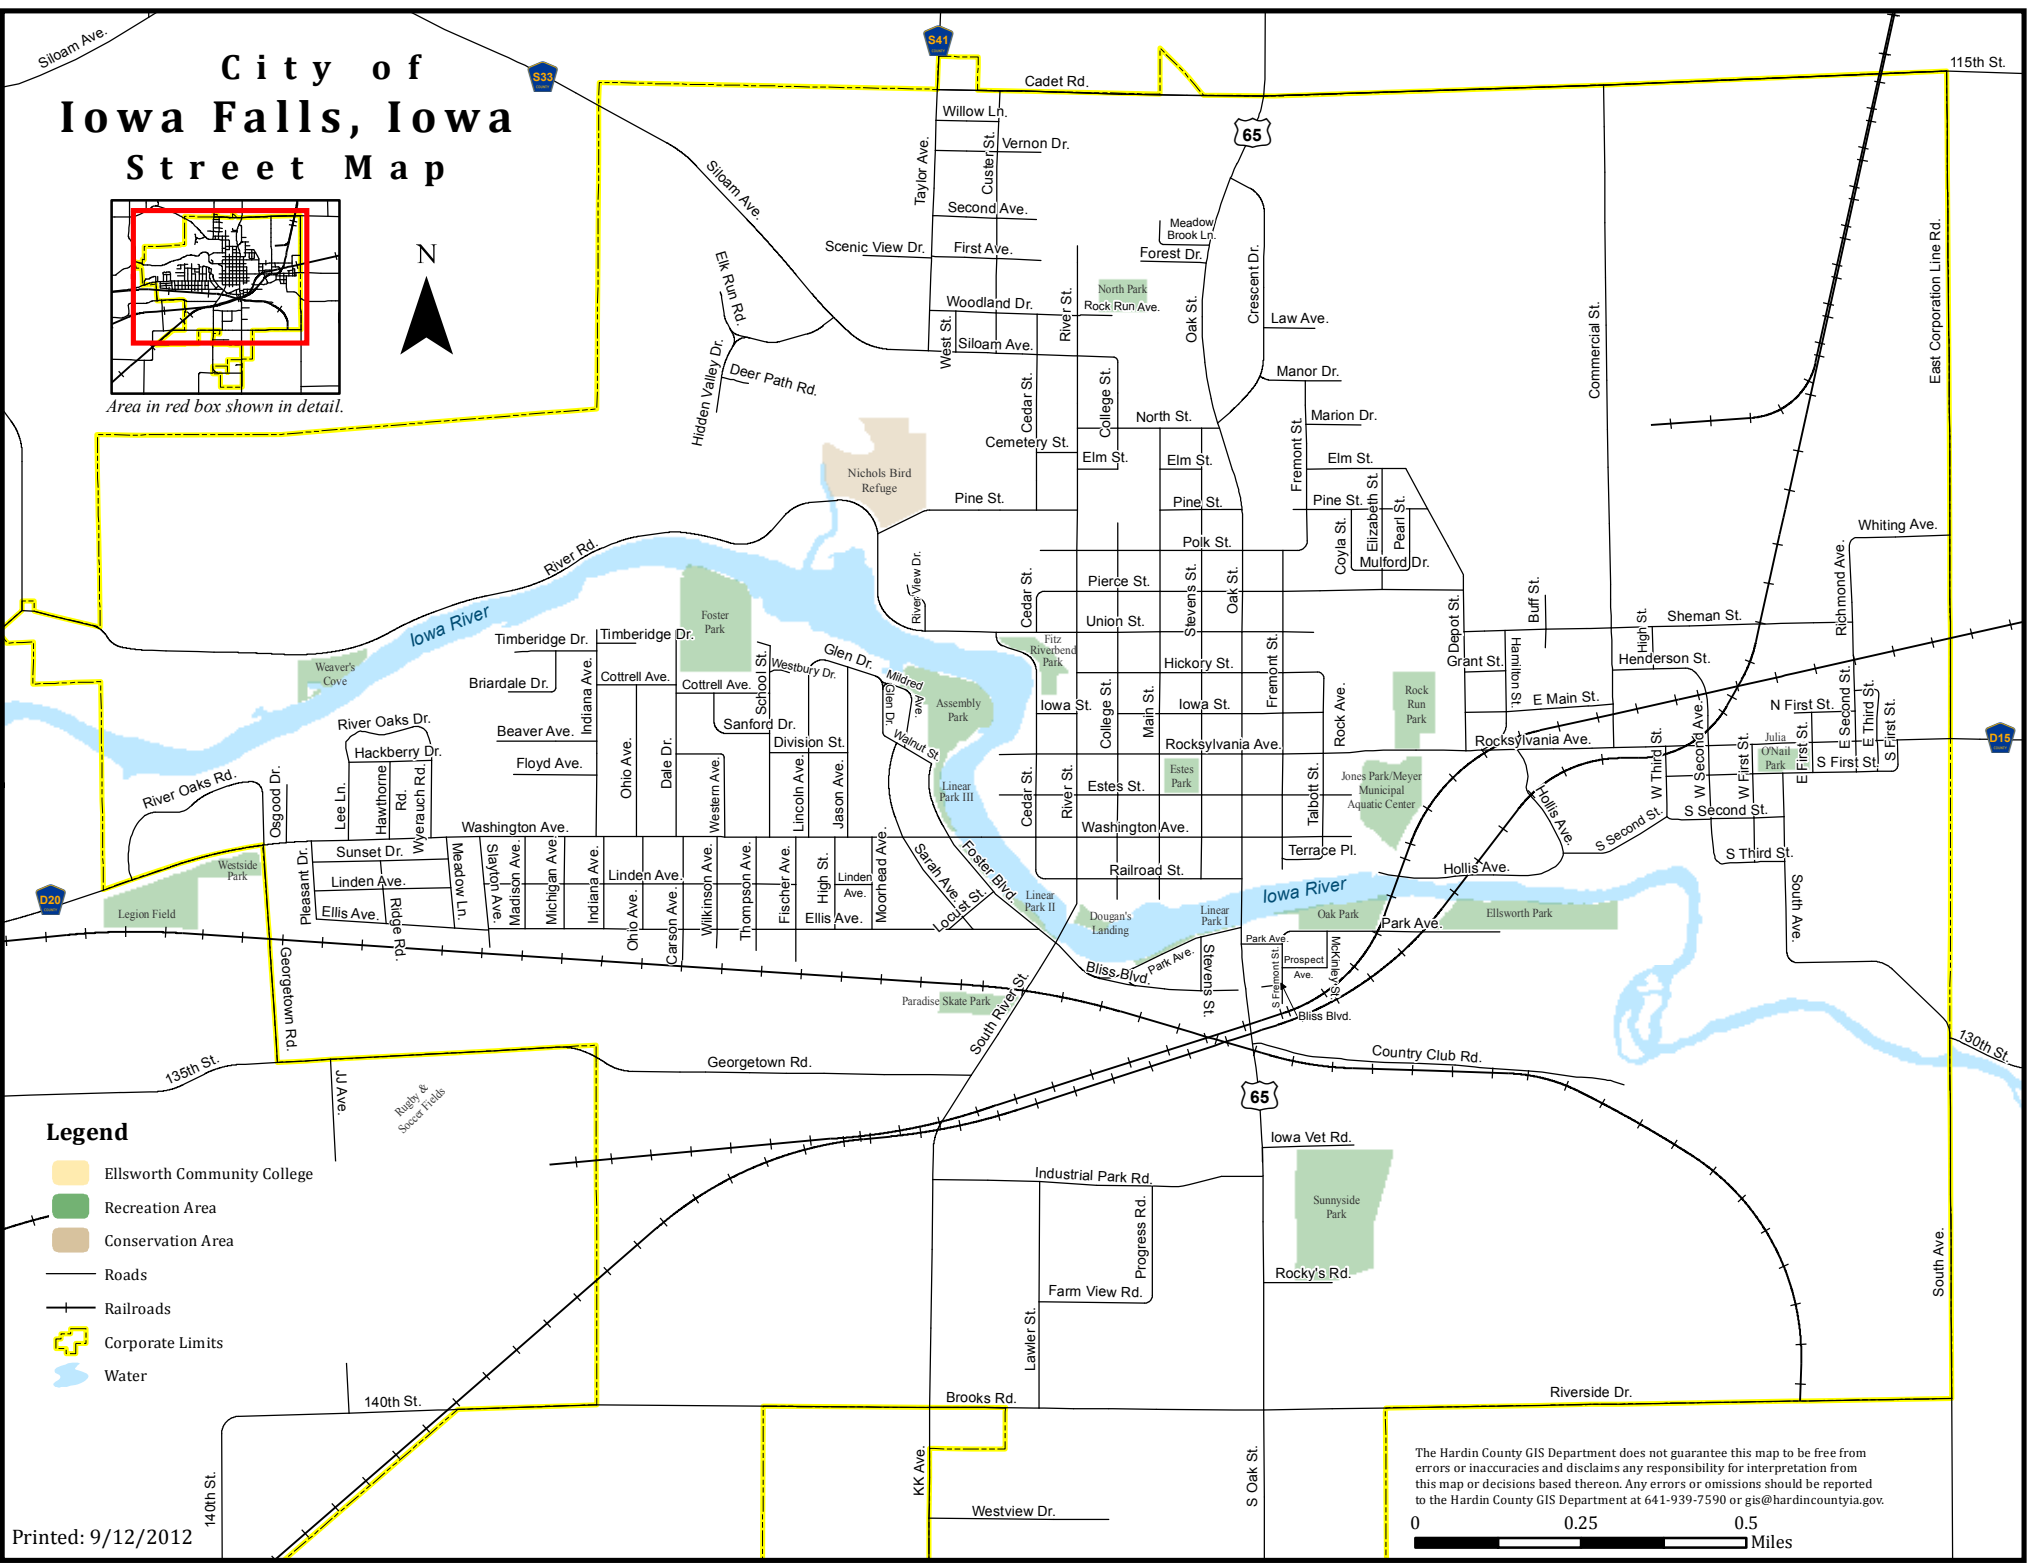

City of Iowa Falls, Iowa Street Map

Legend

- Ellsworth Community College
- Recreation Area
- Conservation Area
- Roads
- Railroads
- Corporate Limits
- Water