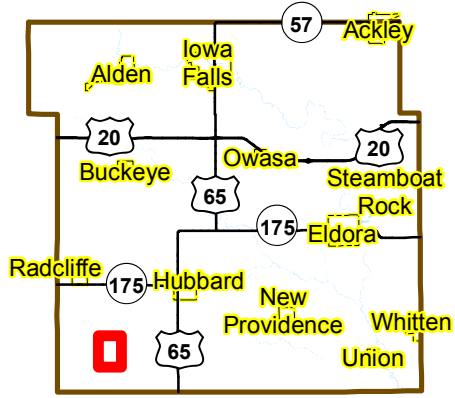

HARDIN COUNTY, IOWA

Red box indicates area shown in detail.

# Garden City Street Map