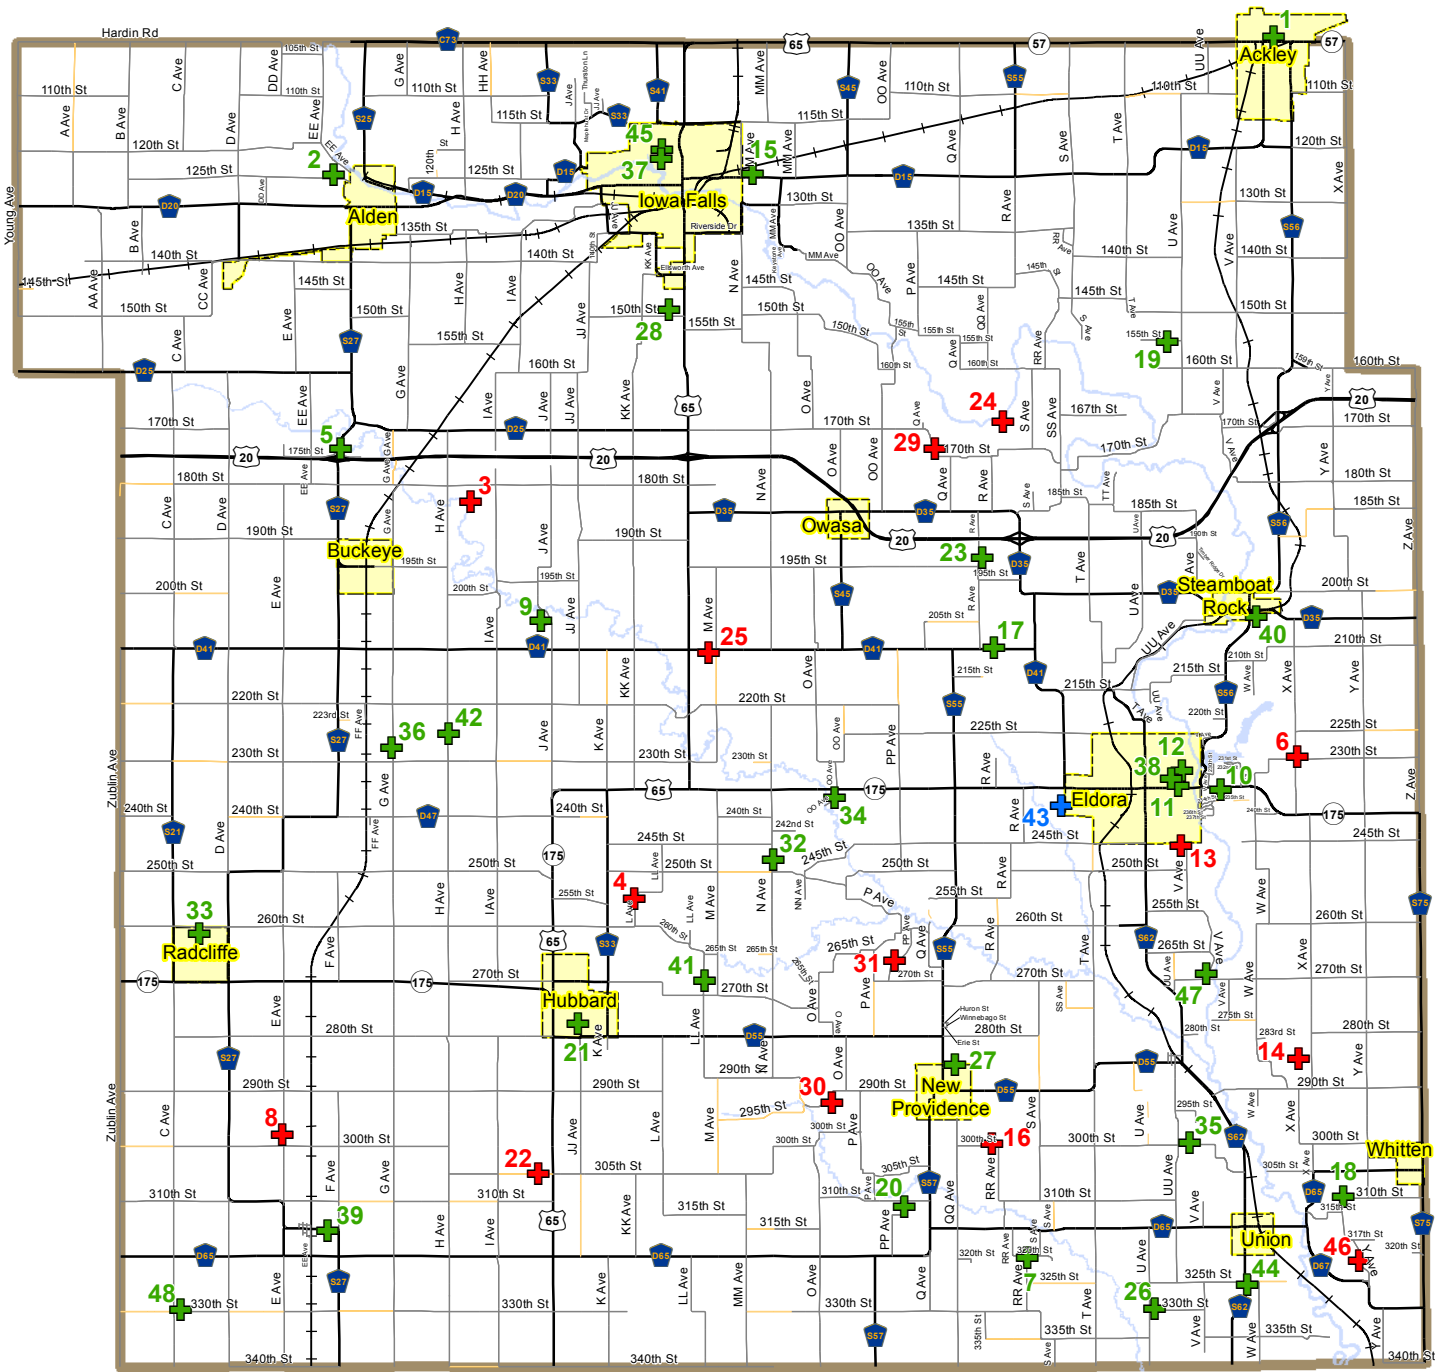

# HARDIN COUNTY CEMETERIES

- + Cemetery
- + Pioneer Cemetery \*
- + Other Cemetery \*\*

- 1 Ackley
- 2 Alden
- 3 Bahr
- 4 Boylan
- 5 Buckeye
- 6 Buckner (Stout)
- 7 Chester
- 8 Concord Township
- 9 Cottage
- 10 East Lawn Mem. Garden
- 11 Eldora Addition
- 12 Eldora
- 13 Ellsworth/Bailey
- 14 Francisco/Betts

- 15 Iowa Falls Friends
- 16 Hadley/Haman's Horn
- 17 Hardin County Home
- 18 Hauser
- 19 Hazel Green
- 20 Honey Creek Friends
- 21 Hubbard
- 22 Idaho/Grant Center
- 23 Jackson Township/Berlin
- 24 Kidwiler
- 25 Lincoln
- 26 Miller/Southwest Union
- 27 New Providence
- 28 North Lawn Mem. Garden
- 29 Oakwood
- 30 Pickering/Highland
- 31 Pleasant Chapel/Duke

- 32 Point Pleasant/Prairie Lea
- 33 Radcliffe
- 34 Roughwoods
- 35 Sheppard
- 36 Sherman Township
- 37 Iowa Falls St. Mark's
- 38 St. Mary's/Calvary Catholic
- 39 Stavanger Norwegian Lutheran/Garden City
- 40 Steamboat Rock
- 41 Tipton Grove/Kuhlman
- 42 Tipton Norwegian Lutheran
- 43 Training School
- 44 Union
- 45 Iowa Falls Union
- 46 Whitney/Haggin
- 47 Xenia-Secor
- 48 Zion Lutheran

## LEGEND

- County Boundary
- Corporate Limits
- Railroad
- Water
- Paved Road
- Gravel Road
- Earth Road
- No Public Access

The Hardin County GIS Department does not guarantee this map to be free from errors or inaccuracies and disclaims any responsibility for interpretations from this map or decisions based thereon. Any errors or omissions should be reported to the Hardin County GIS Department at [gis@hardincountyia.gov](mailto:gis@hardincountyia.gov).  
Printed: 2/11/2013