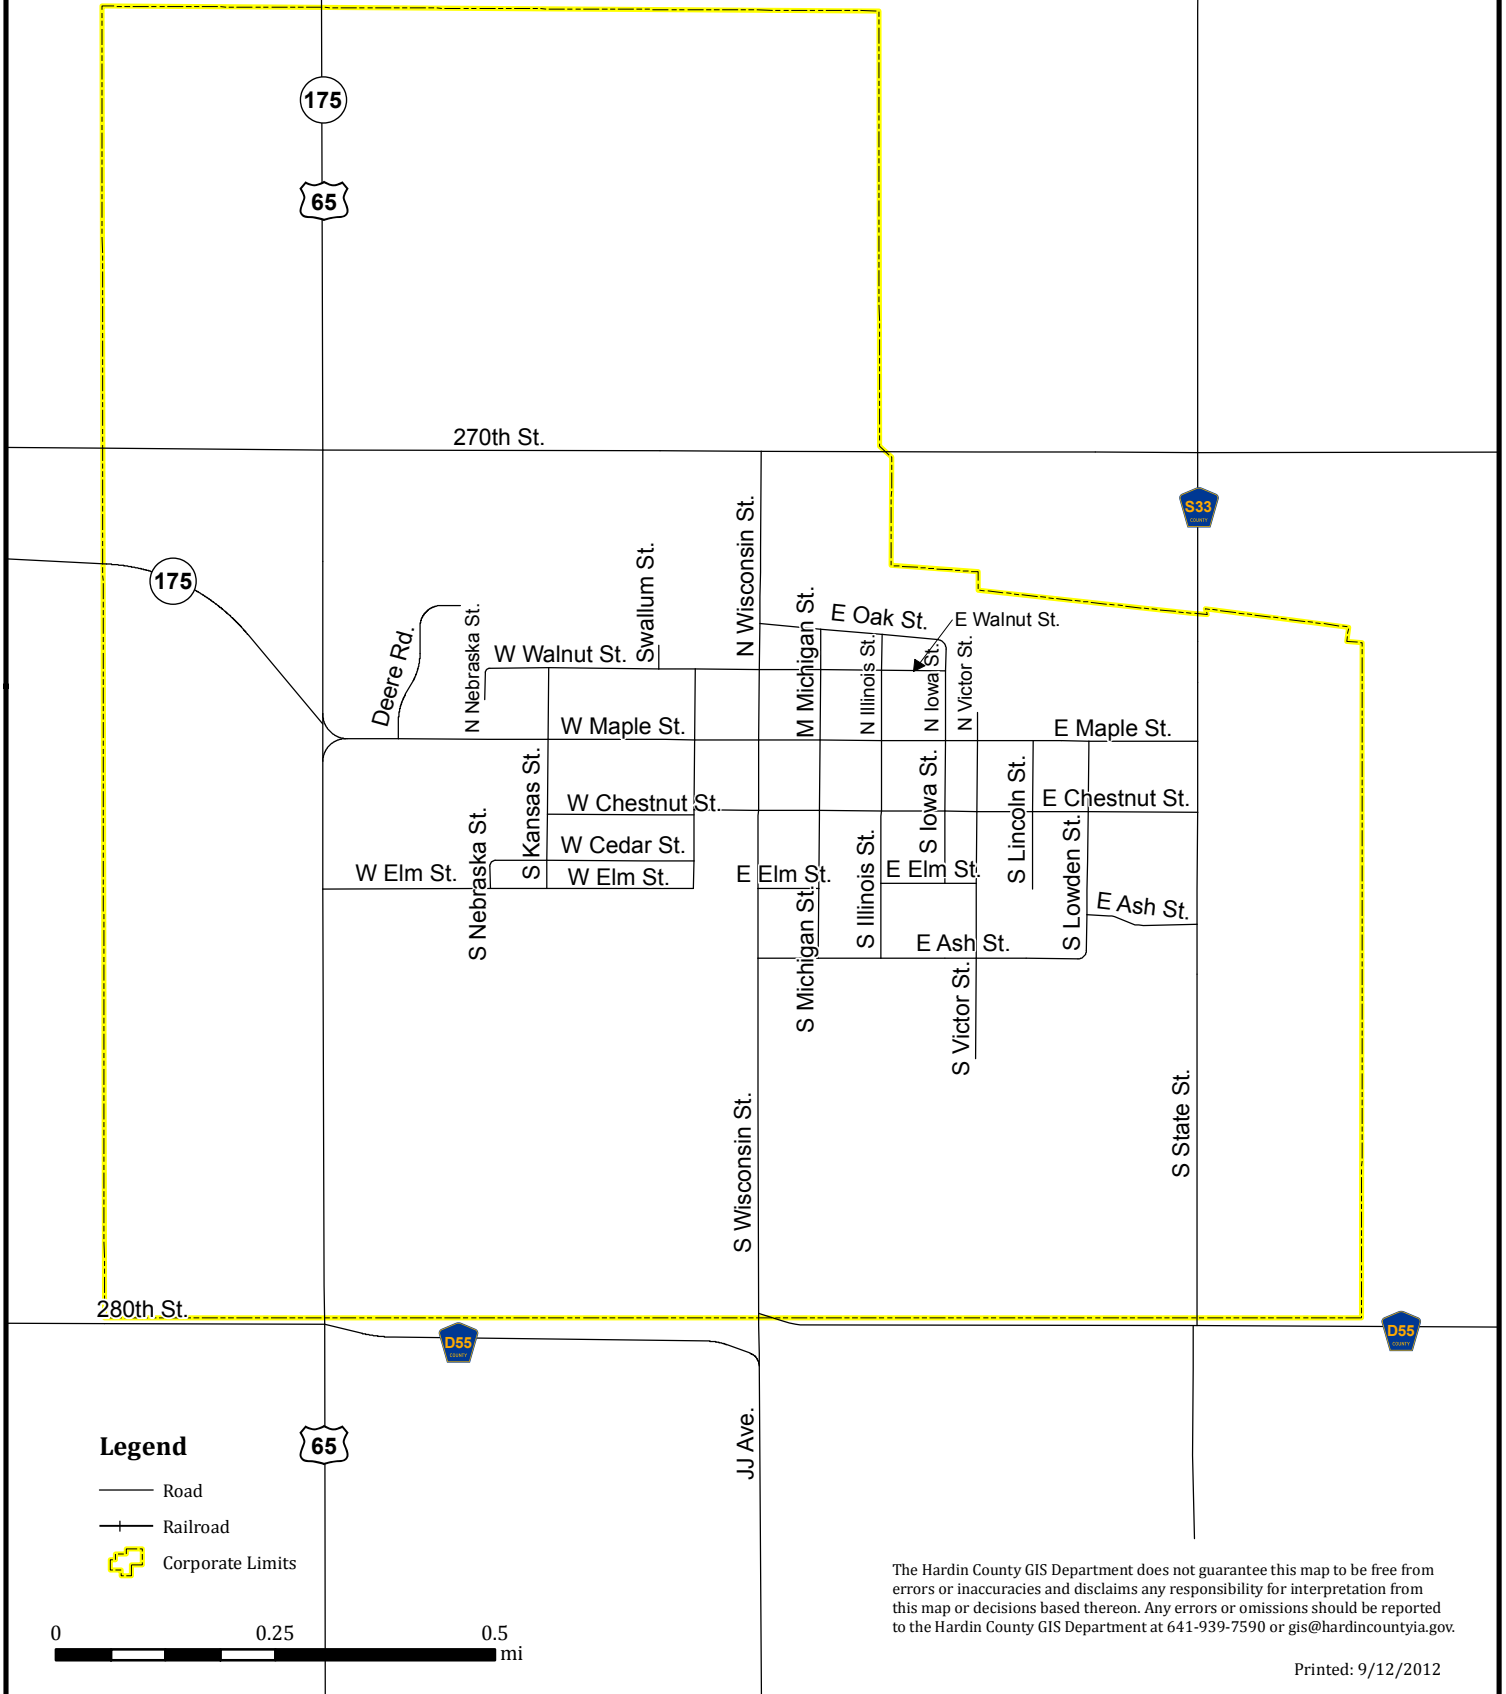

# City of Hubbard Street Map

### Legend

- Road
- + Railroad
- ▭ Corporate Limits

The Hardin County GIS Department does not guarantee this map to be free from errors or inaccuracies and disclaims any responsibility for interpretation from this map or decisions based thereon. Any errors or omissions should be reported to the Hardin County GIS Department at 641-939-7590 or [gis@hardincountyia.gov](mailto:gis@hardincountyia.gov).