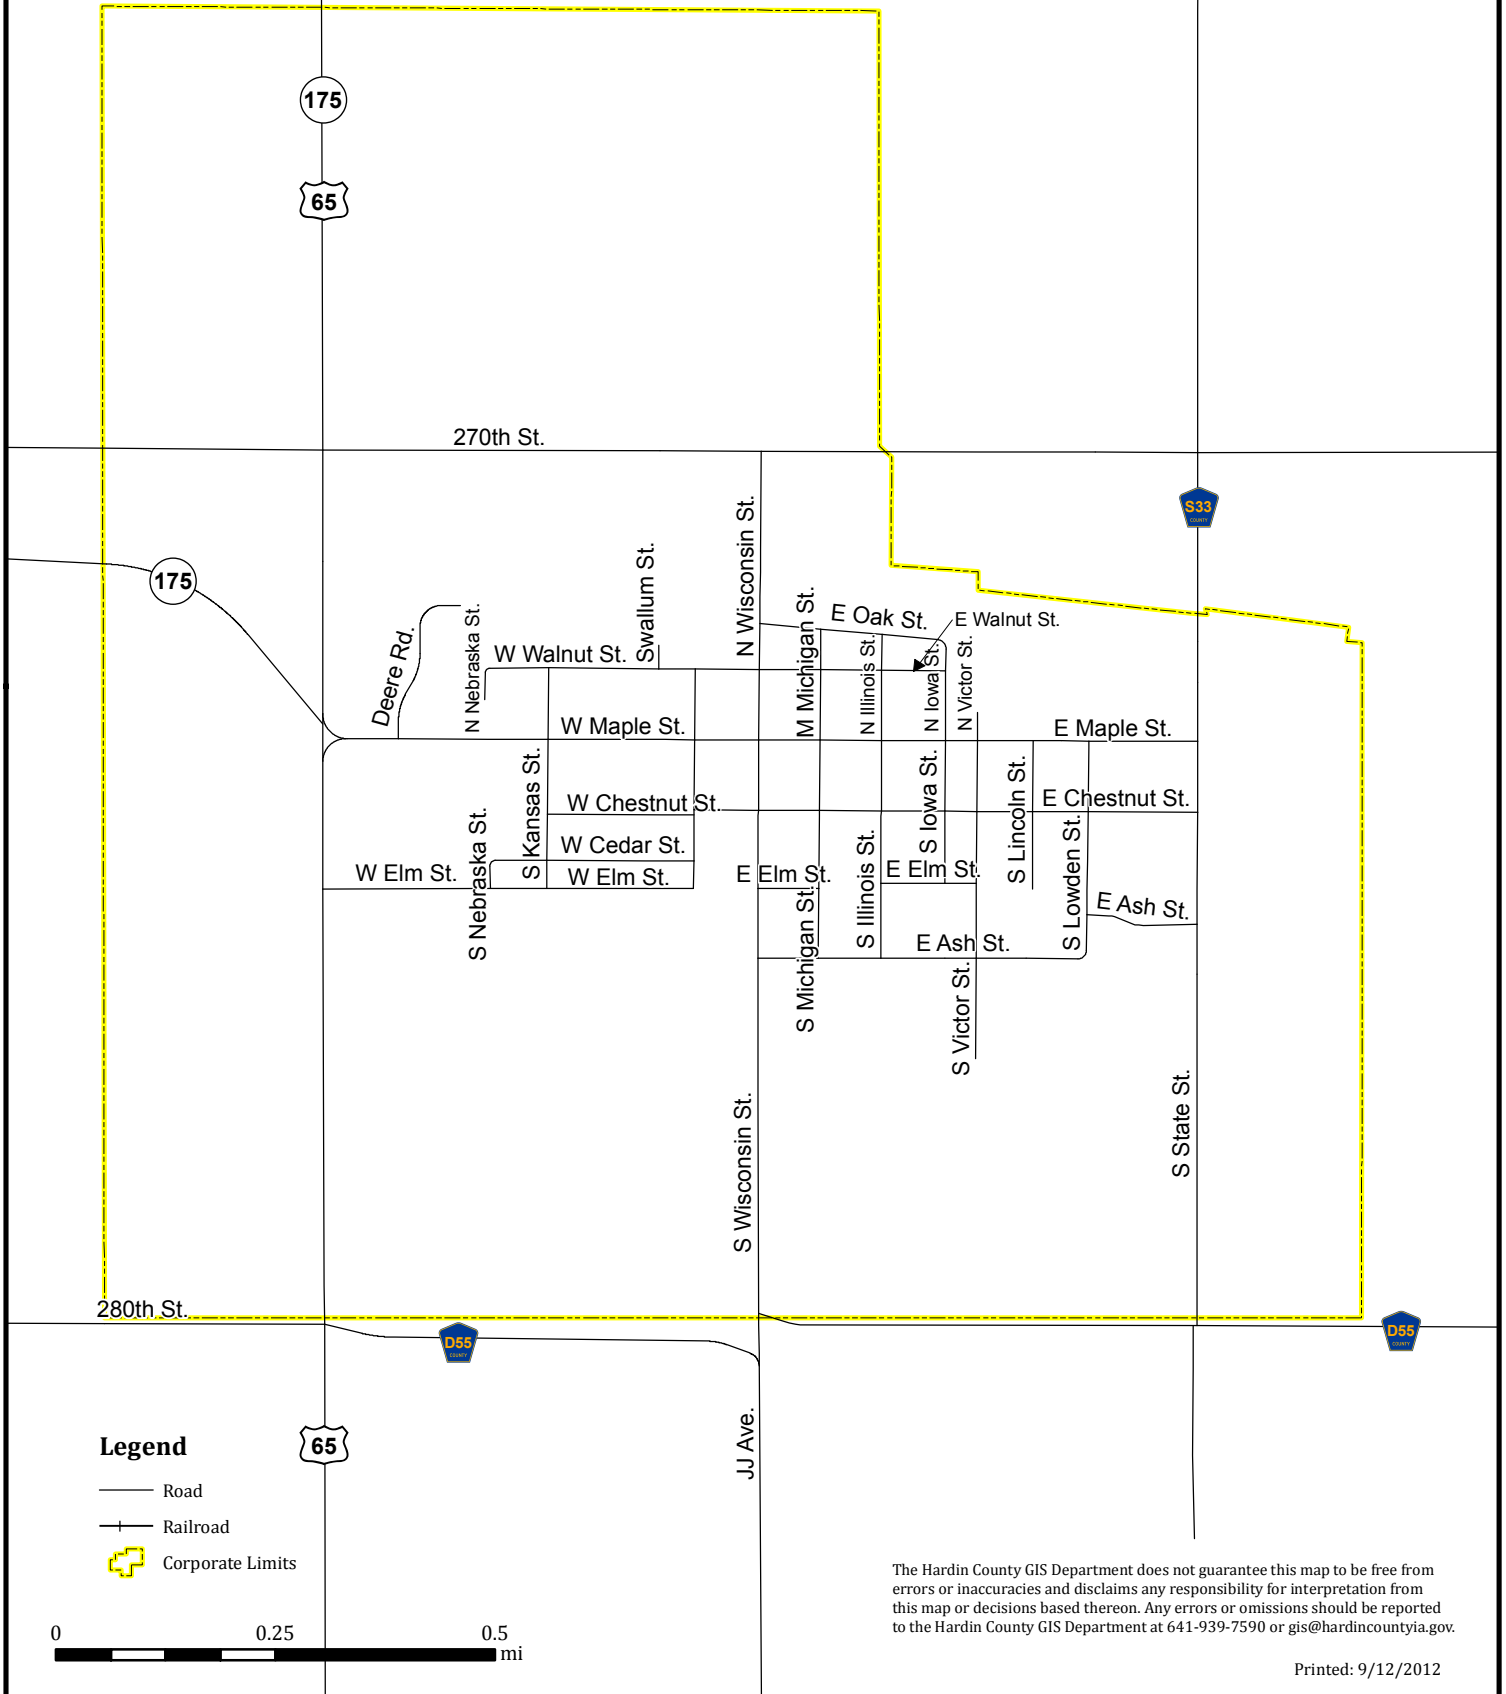

# City of Hubbard Street Map

### Legend

- Road
- Railroad
- Corporate Limits

The Hardin County GIS Department does not guarantee this map to be free from errors or inaccuracies and disclaims any responsibility for interpretation from this map or decisions based thereon. Any errors or omissions should be reported to the Hardin County GIS Department at 641-939-7590 or [gis@hardincountyia.gov](mailto:gis@hardincountyia.gov).