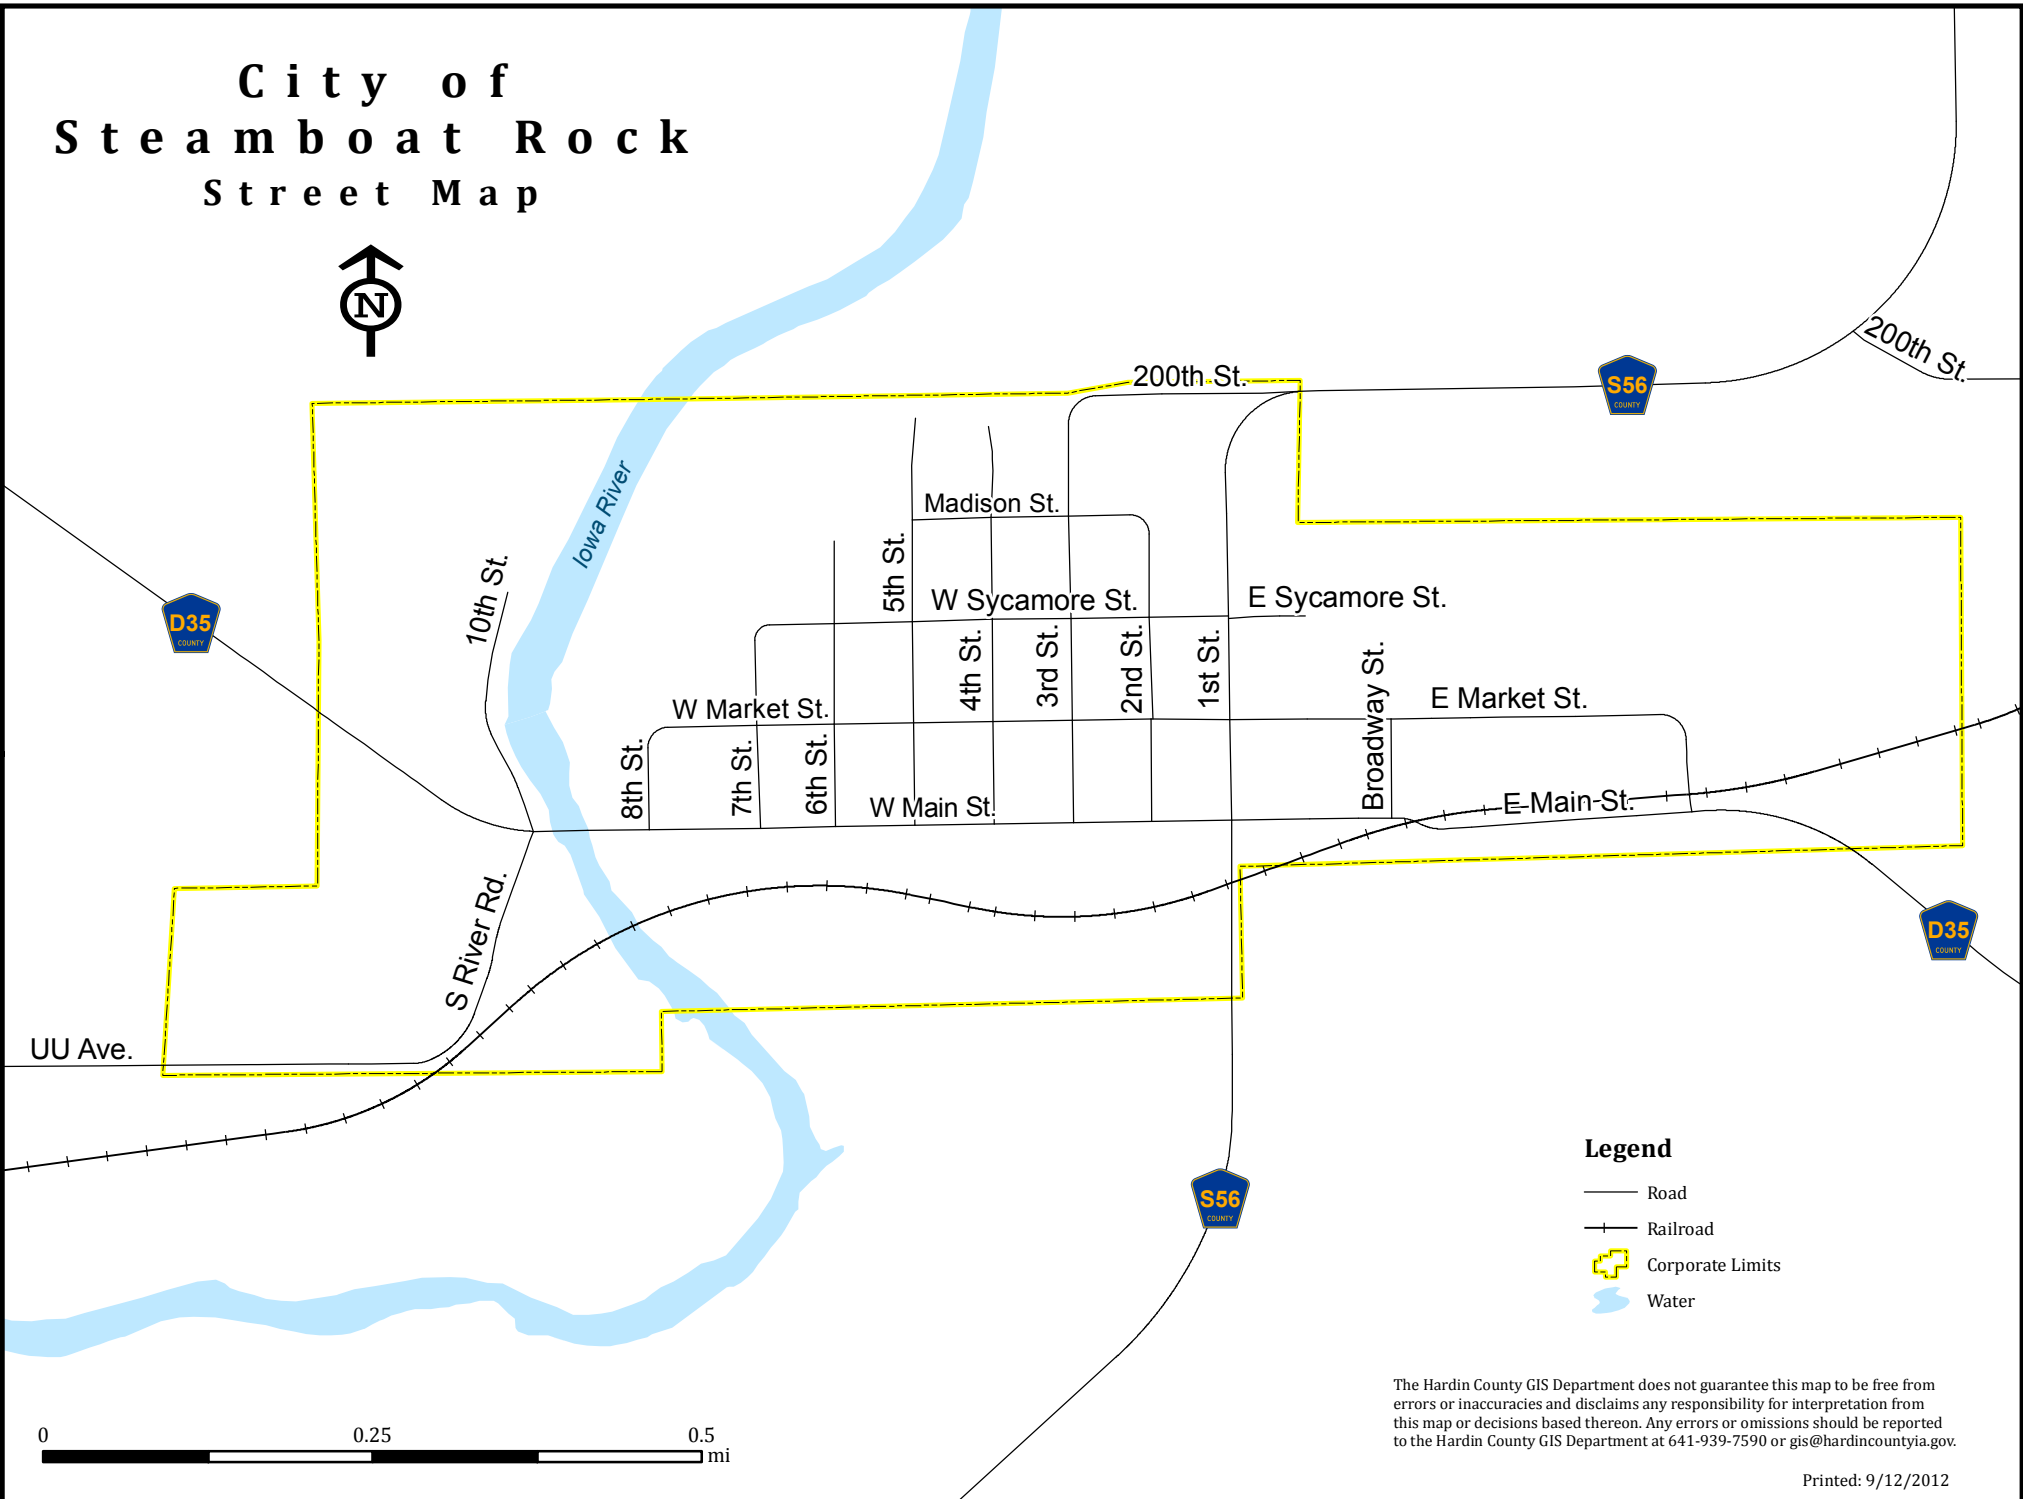

City of Steamboat Rock Street Map

Legend

- Road
- +— Railroad
- ⬡ Corporate Limits
- ⬡ Water

The Hardin County GIS Department does not guarantee this map to be free from errors or inaccuracies and disclaims any responsibility for interpretation from this map or decisions based thereon. Any errors or omissions should be reported to the Hardin County GIS Department at 641-939-7590 or gis@hardincountyia.gov.