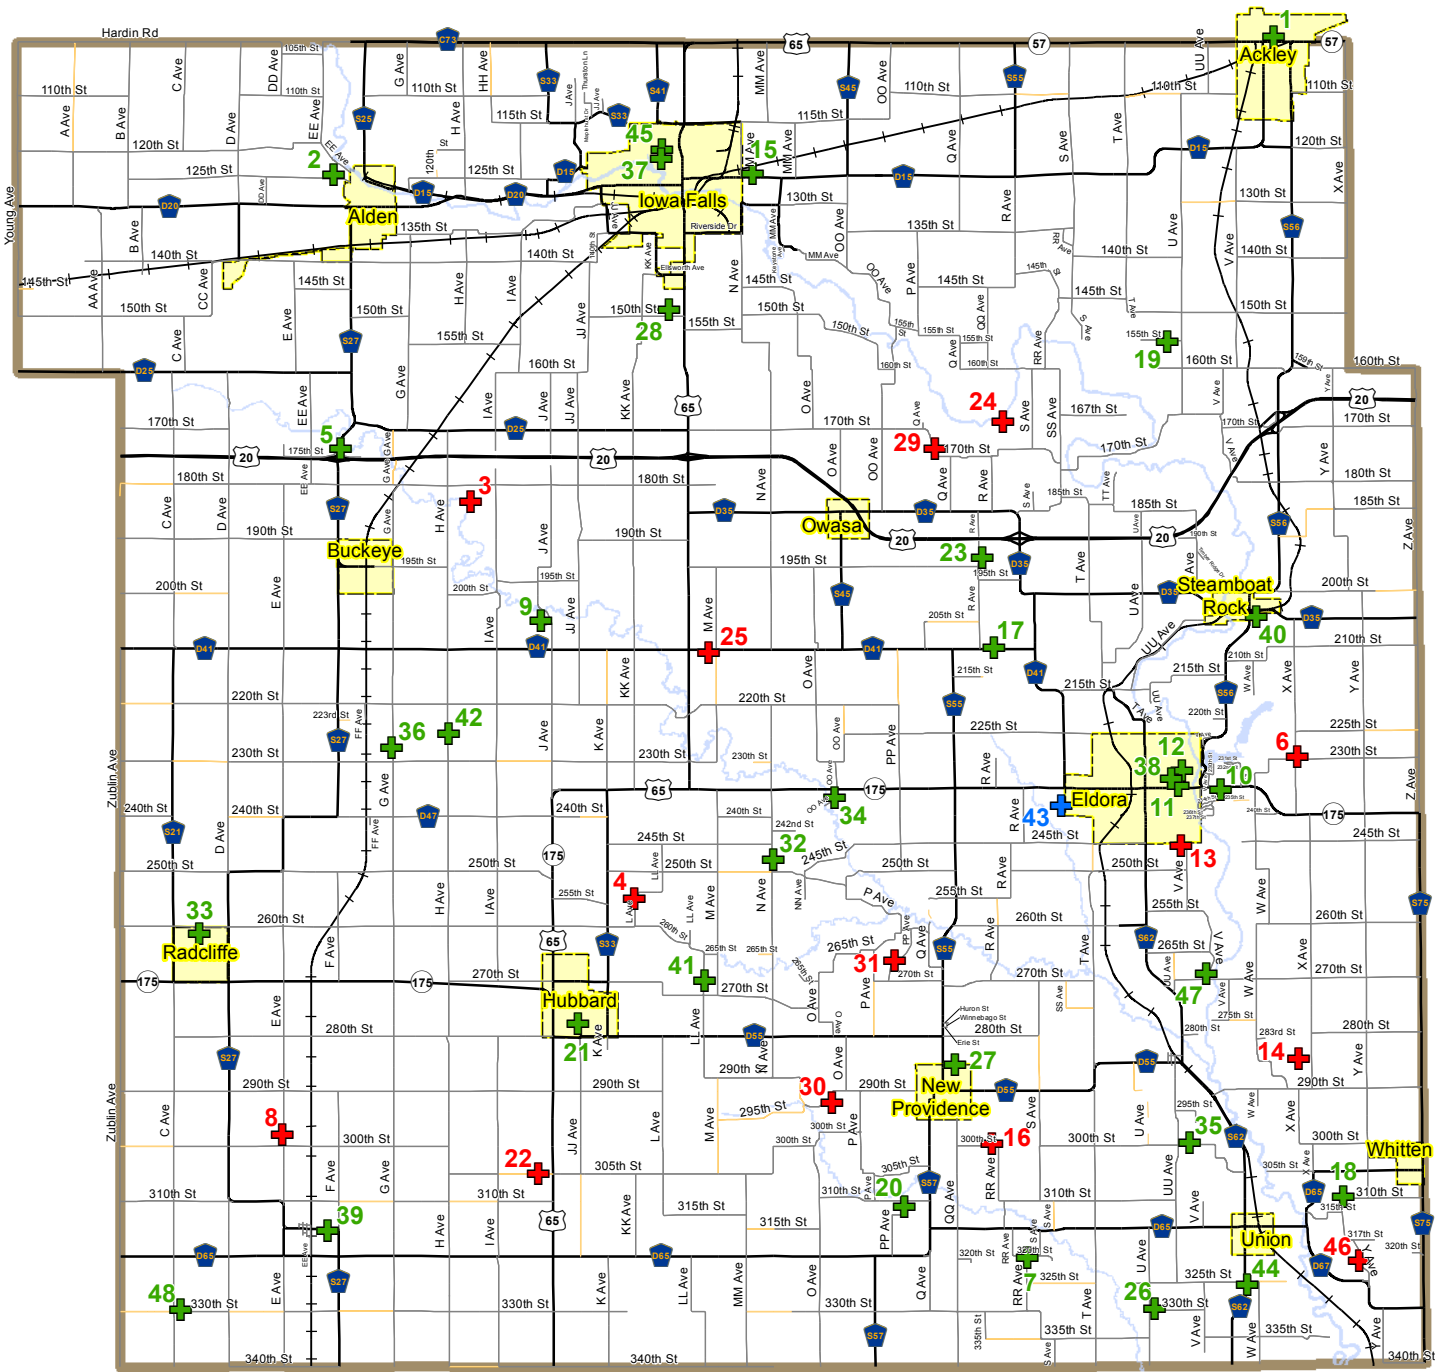

HARDIN COUNTY CEMETERIES

Green cross: Cemetery

Red cross: Pioneer Cemetery *

Blue cross: Other Cemetery **

- 1 Ackley
- 2 Alden
- 3 Bahr
- 4 Boylan
- 5 Buckeye
- 6 Buckner (Stout)
- 7 Chester
- 8 Concord Township
- 9 Cottage
- 10 East Lawn Mem. Garden
- 11 Eldora Addition
- 12 Eldora
- 13 Ellsworth/Bailey
- 14 Francisco/Betts

- 15 Iowa Falls Friends
- 16 Hadley/Haman's Horn
- 17 Hardin County Home
- 18 Hauser
- 19 Hazel Green
- 20 Honey Creek Friends
- 21 Hubbard
- 22 Idaho/Grant Center
- 23 Jackson Township/Berlin
- 24 Kidwiler
- 25 Lincoln
- 26 Miller/Southwest Union
- 27 New Providence
- 28 North Lawn Mem. Garden
- 29 Oakwood
- 30 Pickering/Highland
- 31 Pleasant Chapel/Duke

- 32 Point Pleasant/Prairie Lea
- 33 Radcliffe
- 34 Roughwoods
- 35 Sheppard
- 36 Sherman Township
- 37 Iowa Falls St. Mark's
- 38 St. Mary's/Calvary Catholic
- 39 Stavanger Norwegian Lutheran/Garden City
- 40 Steamboat Rock
- 41 Tipton Grove/Kuhlman
- 42 Tipton Norwegian Lutheran
- 43 Training School
- 44 Union
- 45 Iowa Falls Union
- 46 Whitney/Haggin
- 47 Xenia-Secor
- 48 Zion Lutheran

LEGEND

- County Boundary
- Corporate Limits
- Railroad
- Water
- Paved Road
- Gravel Road
- Earth Road
- No Public Access

The Hardin County GIS Department does not guarantee this map to be free from errors or inaccuracies and disclaims any responsibility for interpretations from this map or decisions based thereon. Any errors or omissions should be reported to the Hardin County GIS Department at gis@hardincountyia.gov.
Printed: 2/11/2013